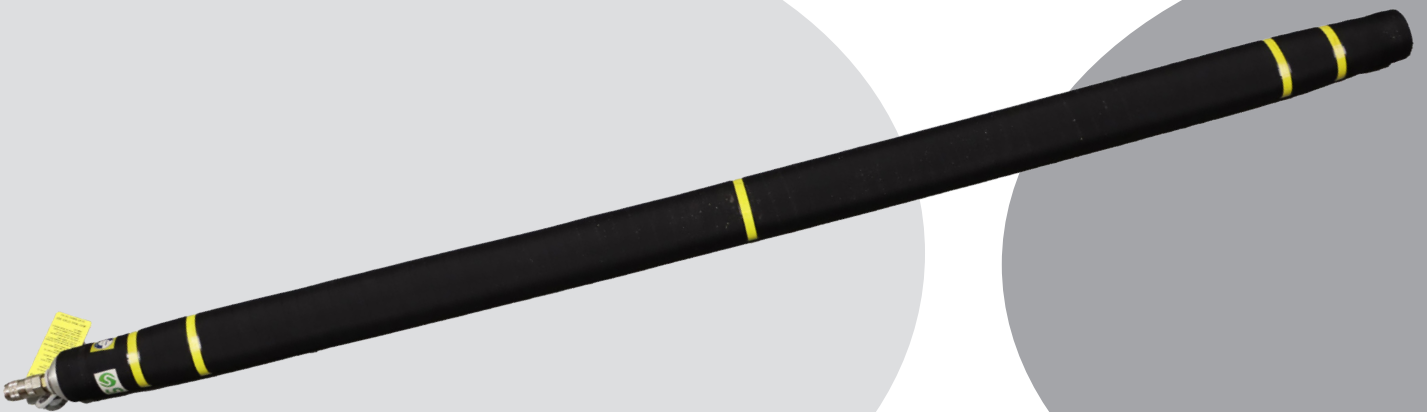

Standard Straight Packers

Pipe Doctor Repair

Packers are essential equipment for no-dig patch repair – used for positioning the patch and holding it during curing.

Packers are used in conjunction with Pipe Doctor patch repair kits.

The patch is wrapped around the packer which is then positioned at the point of repair and inflated to press the patch against the damaged pipe.

Once the patch has cured, the packer is deflated and removed to be used again. Each packer covers a range of pipe sizes. The Pipe Doctor Standard Straight Packer range covers pipes from DN35-DN400.

Advantages:

- Tested and approved with three times safety factor
- Aluminium Construction
- 35- 1000 mm 1 3/8" - 40"
- 70°C

After care:

- All packers are tested after manufacture to ISO9001 quality standards. S1E strongly recommend carrying out a test inflation inside the pipe before use to determine the correct inflation pressure required for each repair. Never exceed the maximum inflation pressure which is normally embossed on the rubber sleeve of the packer.
- The middle of the patch should be placed on the middle yellow line of the packer i.e at the point of repair.
- Do not coat the packer with any material that may degrade the rubber. Petroleum based products should never be used.
- S1E also offer Pipe Doctor patch repair training - please contact training@s1e.co.uk for more details.