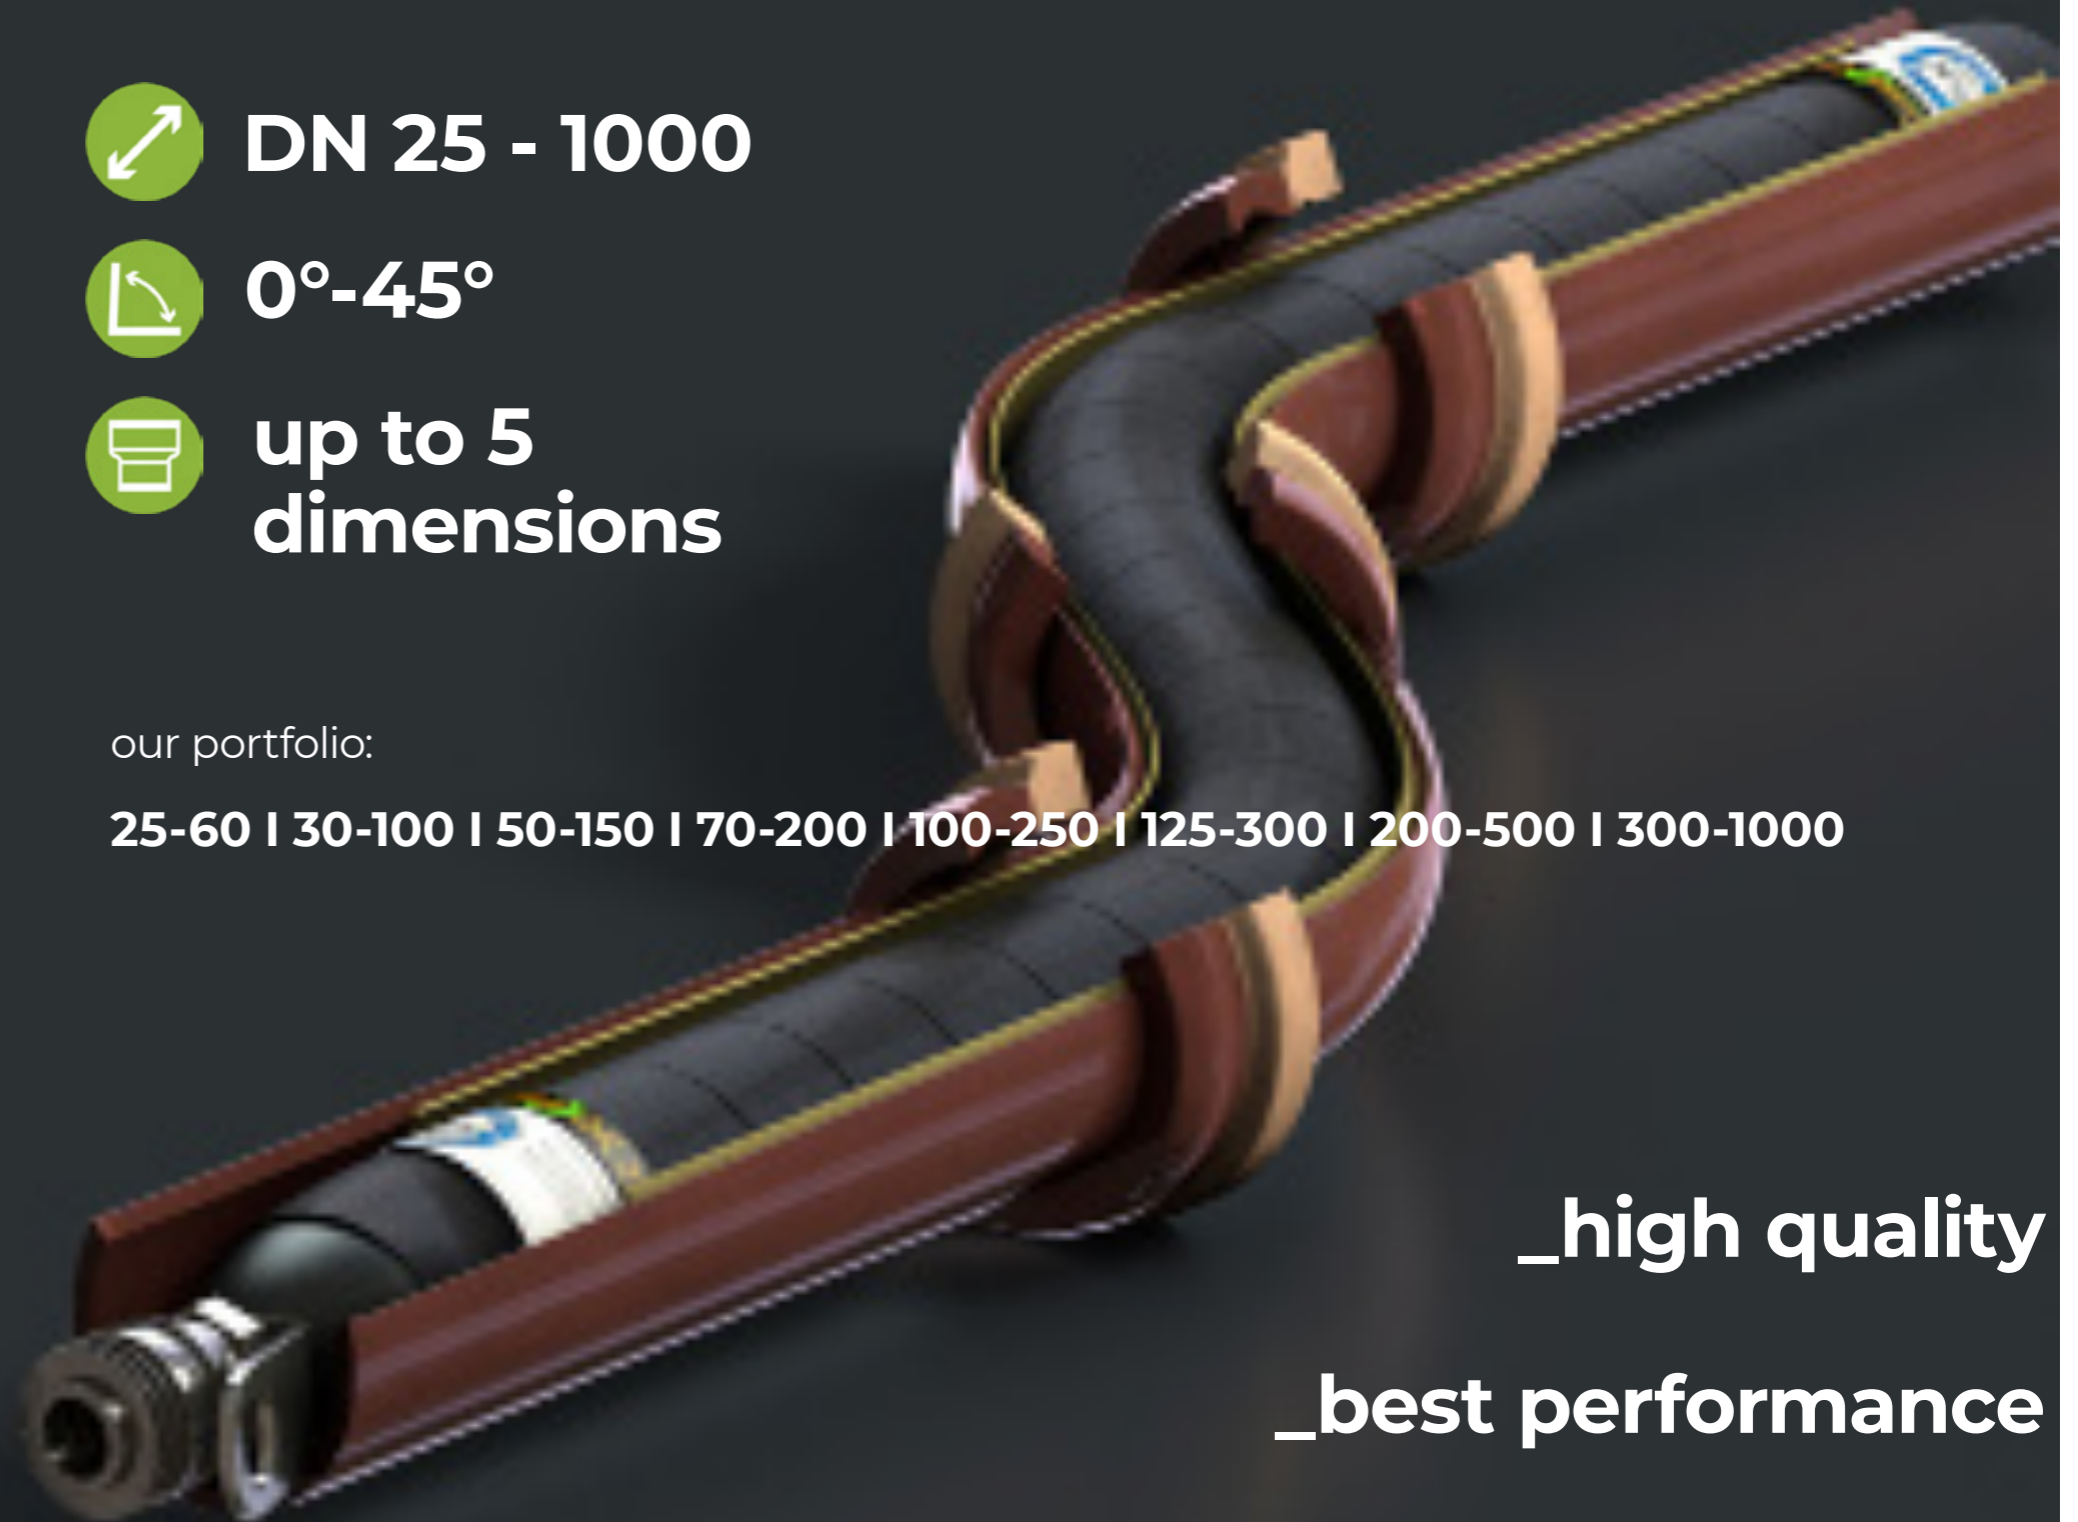

## packer lateral

High-end and durable packer for lateral pipe repairs or between dimension gaps and pipes with up to 45° bends.

Advantage:

- small packer diameter
- unique dimension
- dimensionally stable and nevertheless high-flexible
- customization on customer's specifications
- ideal push performance
- with three HD packer you can reach nominal diameter of DN 30-1000
- efficient and economical working
- can be upgraded with flex adapter
- with pre-fitting for steam curing

TÜV Süd  
geprüft!

**DN 25 - 1000**

**0°-45°**

**up to 5  
dimensions**

our portfolio:

**25-60 | 30-100 | 50-150 | 70-200 | 100-250 | 125-300 | 200-500 | 300-1000**

**\_high quality**

**\_best performance**