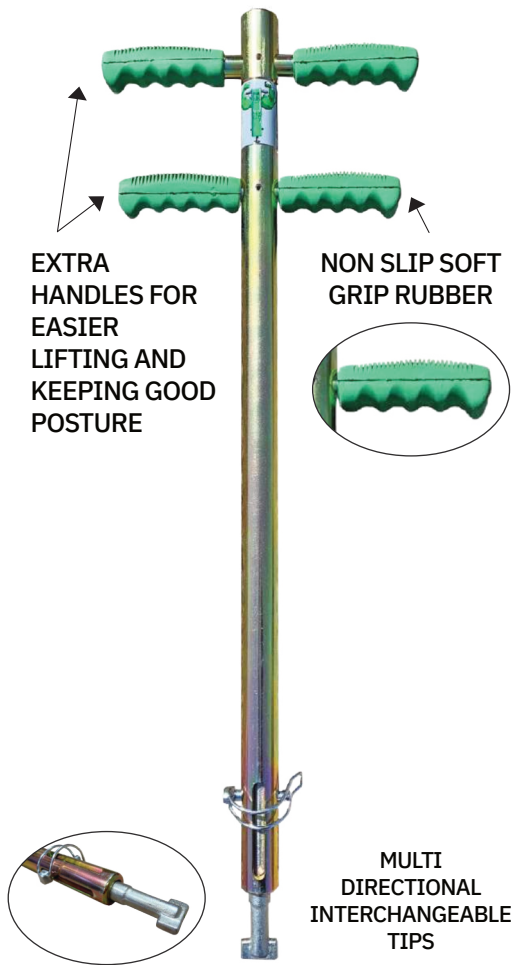

COVER
UP key

Australian Set

SCAN FOR MORE INFO

COVERUP KEY

The Only height adjustable lifter with interchangeable tips and clips.

8mm CLEANING TIP

An 8mm 'J' shaped hook, ideal for cleaning out the dirt and grit that becomes clogged in access cover keyholes over time.

- Drainage
- Gas
- Electricity
- Telecoms
- Pest Control
- Fire Service
- Drinking Water

8mm HOOKED TIP

8mm 'C' Shaped Hook for use in many different kinds of light gulley covers within the Australian market.

Used with:

- Drainage
- Gas
- Electricity
- Telecoms
- Pest Control
- Fire Service
- Drinking Water

20mm OVAL TIP

The 20mm Oval tip, originally designed for use with telecom access covers, will fit any access cover with a 20mm x 10mm oval shaped keyhole.

Used with:

- Drainage
- Gas
- Electricity
- Telecoms
- Pest Control
- Fire Service
- Drinking Water

31mm OVAL TIP

The 30mm Oval tip, originally designed for use in Australia, will fit any manhole or access cover with a 31mm x 15mm oval shaped keyhole.